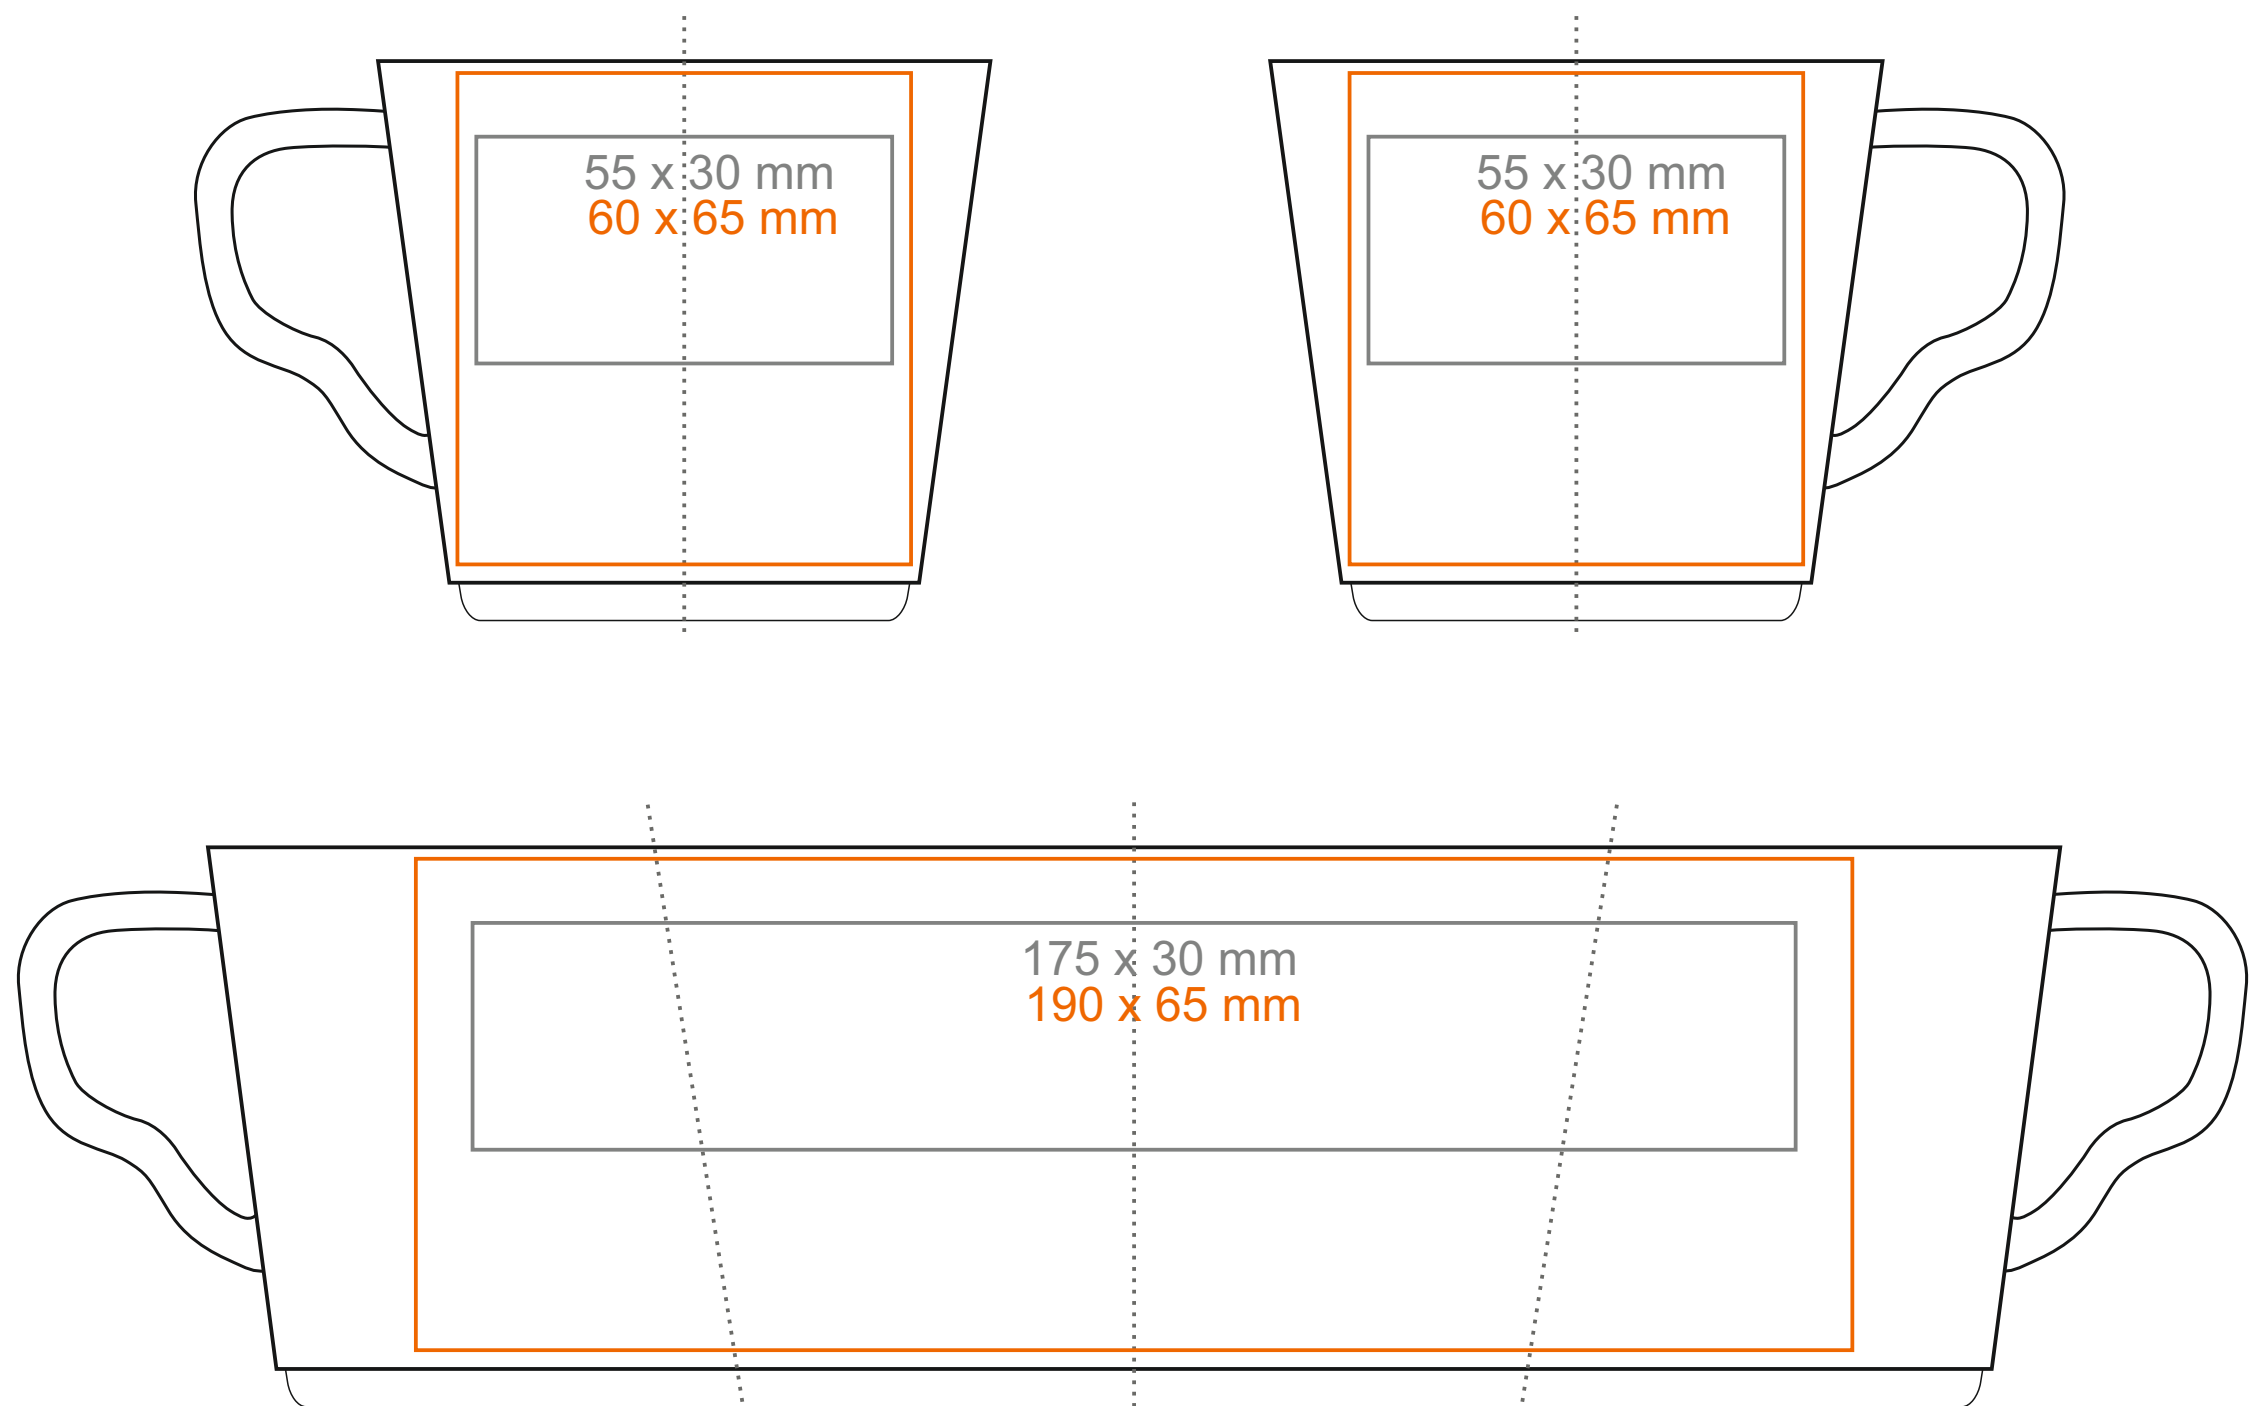

M_529 Prince

220 ml / h: 74 mm / Ø 81 mm

Imprint on the handle	- 50 x 10 mm
Imprint on the inside	- 40 x 20 mm
Imprint on the bottom inside	- Ø 30 mm
Imprint on the bottom outside	- Ø 35 mm

*In the case of projects for transfer print running outside of the standard print area, please contact our sales department.

[How to prepare print material](#)

meaning

- Transfer Print
- Sensitive Touch
- Direct Print

M_529 Prince

340 ml / h: 99 mm / Ø 84 mm

Imprint on the handle

- 50 x 13 mm

Imprint on the inside

- 45 x 20 mm

Imprint on the bottom inside

- Ø 30 mm

Imprint on the bottom outside

- Ø 35 mm

*In the case of projects for transfer print running outside of the standard print area, please contact our sales department.

[How to prepare print material](#)

meaning

- Transfer Print
- Sensitive Touch
- Direct Print