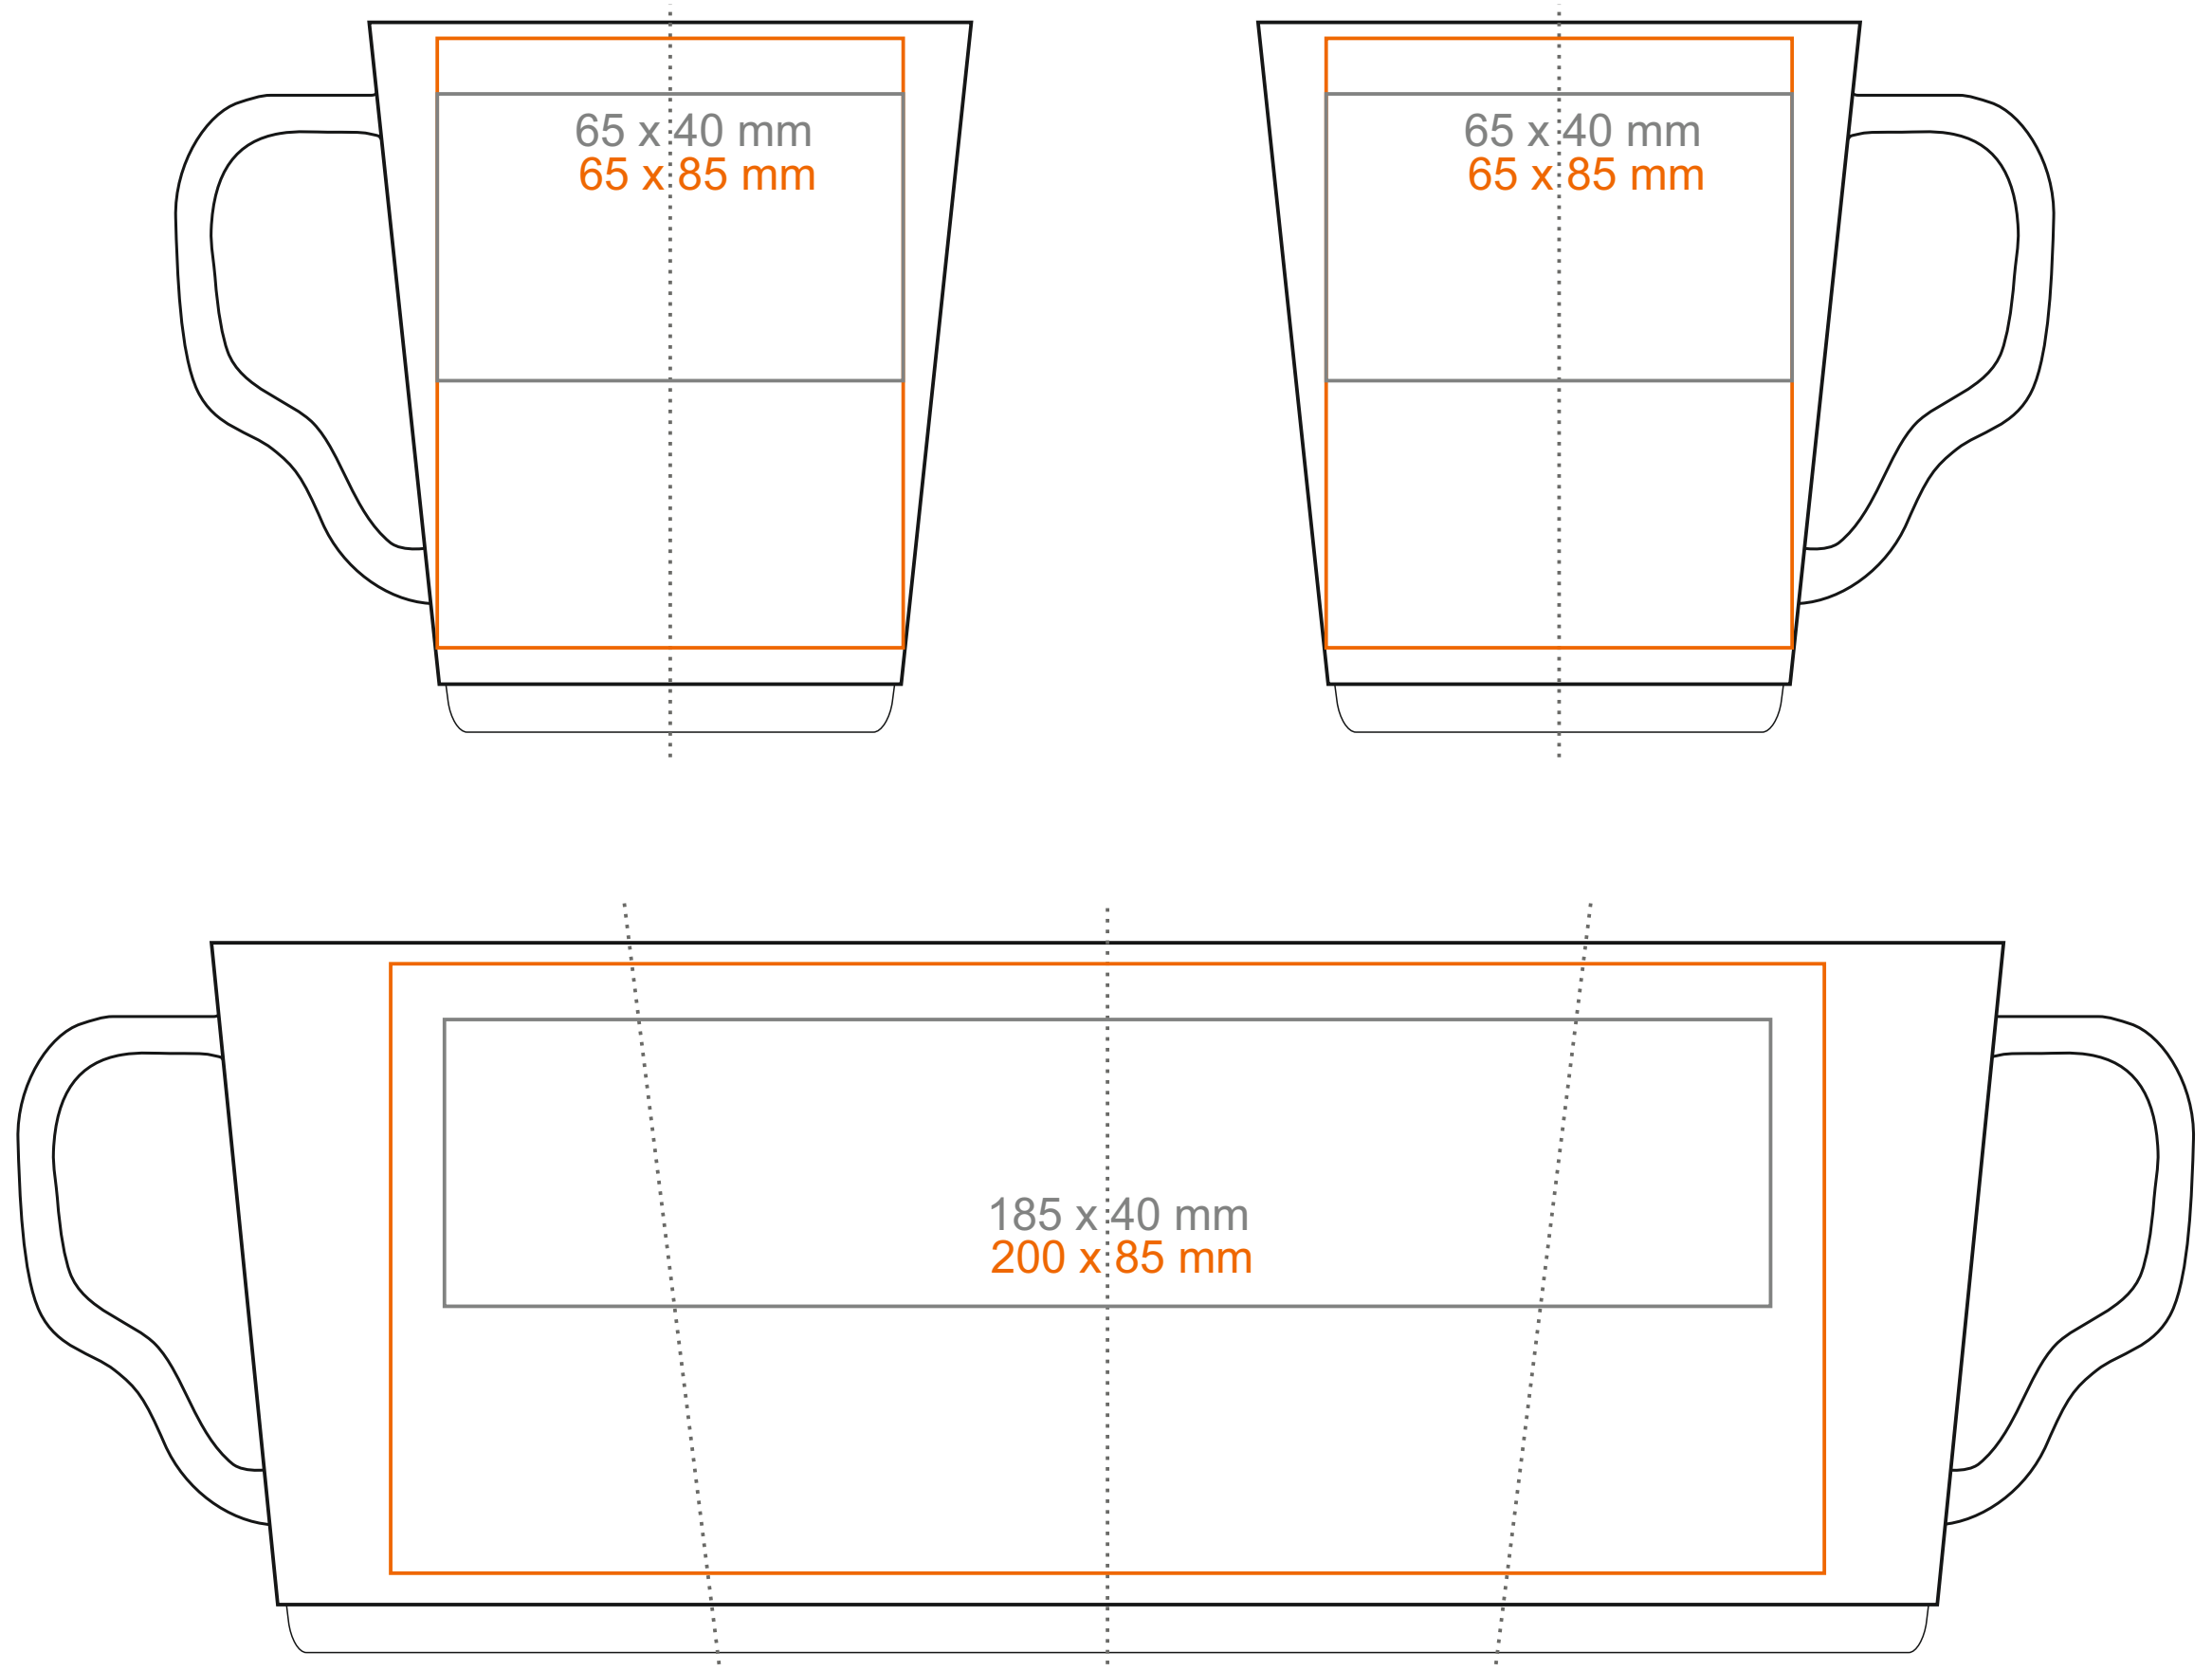

M_529 Prince

220 ml / h: 74 mm / Ø 81 mm

Imprint on the handle	- 50 x 10 mm
Imprint on the inside	- 40 x 20 mm
Imprint on the bottom inside	- Ø 30 mm
Imprint on the bottom outside	- Ø 35 mm

*In the case of projects for transfer print running outside of the standard print area, please contact our sales department.

[How to prepare print material](#)

meaning

- Transfer Print
- Sensitive Touch
- Direct Print

M_529 Prince

340 ml / h: 99 mm / Ø 84 mm

Imprint on the handle

- 50 x 13 mm

Imprint on the inside

- 45 x 20 mm

Imprint on the bottom inside

- Ø 30 mm

Imprint on the bottom outside

- Ø 35 mm

*In the case of projects for transfer print running outside of the standard print area, please contact our sales department.